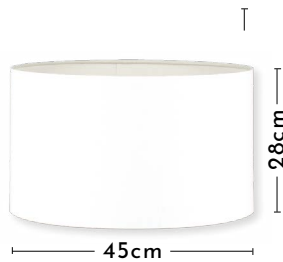

RECOMMENDED LAMPSHADES

| NAME | EX SHADE HEIGHT (base of lamp to the middle of the lamp fitting) | INC SHADE HEIGHT (base of lamp to top of the lampshade) | RECOMMENDED SHADE |
|-------------------------|---|--|------------------------------------|
| ALFIE TABLE LAMP | 53CM | 83CM | 50cm Empire |
| ALFIE JUNIOR TABLE LAMP | 43CM | 65CM | 40cm Drum |
| ARAGOA TABLE LAMP | 52CM | 72CM | 45cm Drum or 50cm Empire |
| ARIANA TABLE LAMP | 53CM | 83CM | 45cm Drum or 50cm Empire |
| ELDEN TABLE LAMP | 41cm | 66cm | 45cm Drum or 47cm Oval |
| KRISTIANA TABLE LAMP | 49CM | 73CM | 45cm Drum or 50cm Empire |
| MATILDA TABLE LAMP | 43CM | 68CM | 40cm Drum |
| MILLANA TABLE LAMP | 67CM | 86CM | 47cm Oval |
| MUFFY TABLE LAMP | 64CM | 92CM | 45cm Drum or 50cm Empire |
| NERYS TABLE LAMP | 35CM | 57CM | 40cm Drum |
| NINEVAGH TABLE LAMP | 48CM | 71CM | 40cm Drum or 47cm Oval |
| NYLA TABLE LAMP | 35CM | 57CM | 40cm Drum or 50cm Empire |
| PIASTRELLA TABLE LAMP | 41CM | 60CM | 47cm Oval |
| SEBASTIAN TABLE LAMP | 48CM | 71CM | 40cm Drum or 47cm Oval |
| TOM TABLE LAMP | 46cm | 58cm | 30cm Rounded Rectangular Lampshade |

All shades come with gimbal fittings for the UK and European markets.

45cm DRUM

45 (w) x 45 (d) x 28 (h) cm / 17.5" (w) x 17.5" (d) x

EMPIRE

50 (w) x 50 (d) x 33 (h) cm / 19.5" (w) x 19.5" (d) x

40cm DRUM

40 (w) x 40 (d) x 25.5 (h) cm / 15.8" (w) x 15.8" (d) x

OVAL

47 (w) x 27 (d) x 23.5 (h) cm / 18.5" (w) x 10.5" (d) x

ROUNDED RECTANGLE

30 (w) x 15 (d) x 15 (h) cm / 12" (w) x 6" (d) x 6" (h)

BESPOKE LAMPSHADES

A selection of beautiful satin colours, luxury linens & metallic laminate liners are available for you to order to create your very own combination to suit your choice of lamp and interior.