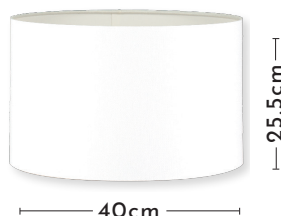

WILLIAM YEOWARD LAMPSHADES

We are very pleased to offer a range of luxurious lampshades in five shapes and sizes, each with a delicately hand rolled edge. We hold stock of each size in Chalk satin with a white laminated liner. However you can bespoke your own shades from our selection of satin and linen colours as well as three additional metallic shade lining options.

All shades come with gimbal fittings for the UK and European markets.

45cm DRUM

45 (w) x 45 (d) x 28 (h) cm / 17.5" (w) x 17.5" (d) x

EMPIRE

50 (w) x 50 (d) x 33 (h) cm / 19.5" (w) x 19.5" (d) x

40cm DRUM

40 (w) x 40 (d) x 25.5 (h) cm / 15.8" (w) x 15.8" (d) x

OVAL

47 (w) x 27 (d) x 23.5 (h) cm / 18.5" (w) x 10.5" (d) x

ROUNDED RECTANGLE

30 (w) x 15 (d) x 15 (h) cm / 12" (w) x 6" (d) x 6" (h)

BESPOKE LAMPSHADES

A selection of beautiful satin colours, luxury linens & metallic laminate liners are available for you to order to create your very own combination to suit your choice of lamp and interior. For more information please visit our website