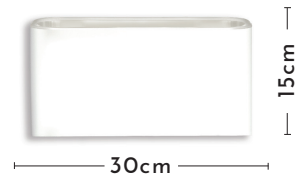

RECOMMENDED LAMPSHADES

NAME	EX SHADE HEIGHT (base of lamp to the middle of the lamp fitting)	INC SHADE HEIGHT (base of lamp to top of the lampshade)	RECOMMENDED SHADE
ALFIE TABLE LAMP	53CM	78CM	45cm Drum or 50cm Empire
ALFIE JUNIOR TABLE LAMP	43CM	60CM	40cm Drum or 47cm Oval
ARIANA TABLE LAMP	60CM	74CM	45cm Drum or 50cm Empire
ELVASTON TABLE LAMP	53CM	78CM	45cm Drum or 50cm Empire
ELVASTON JUNIOR TABLE LAMP	43CM	60CM	40cm Drum or 47cm Oval
ELDEN TABLE LAMP	41cm	66cm	45cm Drum or 47cm Oval Lampshade
HARRINGTON TABLE LAMP	39CM	53CM	40cm Drum
KRISTIANA TABLE LAMP	49CM	71CM	45cm Drum or 50cm Empire
MATILDA TABLE LAMP	49CM	63CM	40cm Drum
MILLANA TABLE LAMP	67CM	86.5CM	47cm Oval Lampshade
NERYS TABLE LAMP	39CM	53CM	40cm Drum
NYLA TABLE LAMP	39CM	53CM	40cm Drum or 50cm Empire
PIASTRELLA TABLE LAMP	41CM	60CM	47cm Oval Lampshade
TOM TABLE LAMP	46cm	56cm	30cm Rounded Rectangular Lampshade

WILLIAMYEOWARD

LAMPSHADES

We are very pleased to offer a range of luxurious lampshades in five shapes and sizes, each with a delicately hand rolled edge. We hold stock of each size in Chalk satin with a white laminated liner. However you can bespoke your own shades from our selection of satin and linen colours as well as three additional metallic shade lining options. All shades come with gimbal fittings for the UK and European markets.

45cm DRUM

45 (w) x 45 (d) x 28 (h) cm / 17.5" (w) x 17.5" (d) x

EMPIRE

50 (w) x 50 (d) x 33 (h) cm / 19.5" (w) x 19.5" (d) x

40cm DRUM

40 (w) x 40 (d) x 25.5 (h) cm / 15.8" (w) x 15.8" (d) x

OVAL

47 (w) x 27 (d) x 23.5 (h) cm / 18.5" (w) x 10.5" (d) x

ROUNDED RECTANGLE

30 (w) x 15 (d) x 15 (h) cm / 12" (w) x 6" (d) x 6" (h)

BESPOKE LAMPSHADES

A selection of beautiful satin colours, luxury linens & metallic laminate liners are available for you to order to create your very own combination to suit your choice of lamp and interior.