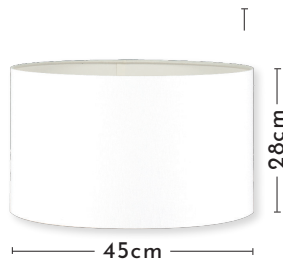

RECOMMENDED LAMPSHADES

NAME	EX SHADE HEIGHT (base of lamp to the middle of the lamp fitting)	INC SHADE HEIGHT (base of lamp to top of the lampshade)	RECOMMENDED SHADE
ALFIE TABLE LAMP	53CM	78CM	45cm Drum or 50cm Empire
ALFIE JUNIOR TABLE LAMP	43CM	60CM	40cm Drum or 47cm Oval
ARIANA TABLE LAMP	60CM	74CM	45cm Drum or 50cm Empire
ELVASTON TABLE LAMP	53CM	78CM	45cm Drum or 50cm Empire
ELVASTON JUNIOR TABLE LAMP	43CM	60CM	40cm Drum or 47cm Oval
ELDEN TABLE LAMP	41cm	66cm	45cm Drum or 47cm Oval Lampshade
HARRINGTON TABLE LAMP	39CM	53CM	40cm Drum
KRISTIANA TABLE LAMP	49CM	71CM	45cm Drum or 50cm Empire
MATILDA TABLE LAMP	49CM	63CM	40cm Drum
MILLANA TABLE LAMP	67CM	86.5CM	47cm Oval Lampshade
NERYS TABLE LAMP	39CM	53CM	40cm Drum
NYLA TABLE LAMP	39CM	53CM	40cm Drum or 50cm Empire
PIASTRELLA TABLE LAMP	41CM	60CM	47cm Oval Lampshade
TOM TABLE LAMP	46cm	56cm	30cm Rounded Rectangular Lampshade

WILLIAMYEOWARD

LAMPSHADES

We are very pleased to offer a range of luxurious lampshades in five shapes and sizes, each with a delicately hand rolled edge. We hold stock of each size in Chalk satin with a white laminated liner. However you can bespoke your own shades from our selection of satin and linen colours as well as three additional metallic shade lining options. All shades come with gimbal fittings for the UK and European markets.

45cm DRUM

45 (w) x 45 (d) x 28 (h) cm / 17.5" (w) x 17.5" (d) x

EMPIRE

50 (w) x 50 (d) x 33 (h) cm / 19.5" (w) x 19.5" (d) x

40cm DRUM

40 (w) x 40 (d) x 25.5 (h) cm / 15.8" (w) x 15.8" (d) x

OVAL

47 (w) x 27 (d) x 23.5 (h) cm / 18.5" (w) x 10.5" (d) x

ROUNDED RECTANGLE

30 (w) x 15 (d) x 15 (h) cm / 12" (w) x 6" (d) x 6" (h)

BESPOKE LAMPSHADES

A selection of beautiful satin colours, luxury linens & metallic laminate liners are available for you to order to create your very own combination to suit your choice of lamp and interior.