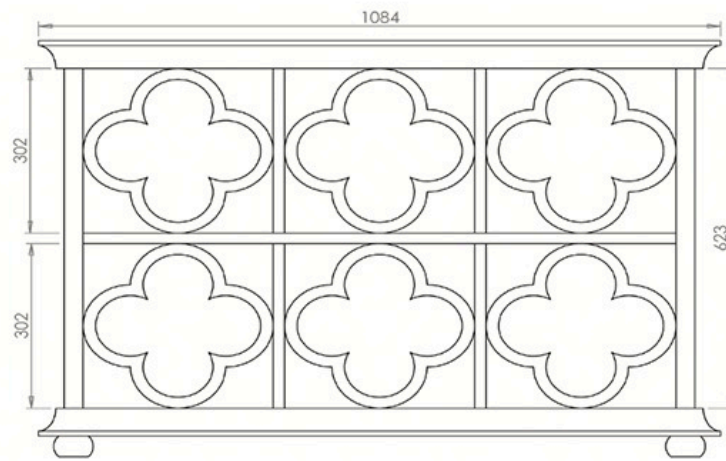

*\*Main image shown in walnut.*

## Additional Information

Stocked	No
Lead Time	10 - 12 weeks from drawing approval
Made In England	Yes
Material / Finish	Bespoke
Depth	44.5cm
Height	76cm
Width	108.5cm

**Plan**

**Front Elevation**