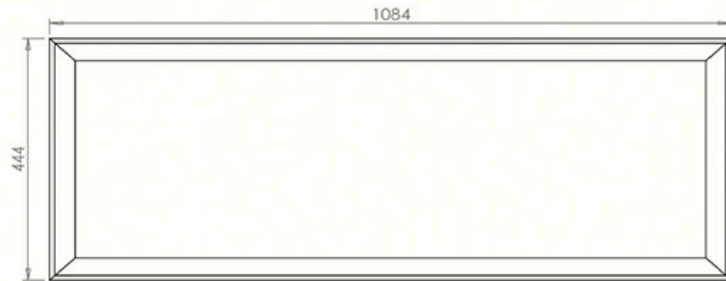

## Additional Information

Stocked	No
Lead Time	10 - 12 weeks from drawing approval
Made In England	Yes
Material / Finish	Bespoke
Depth	44.5cm
Height	76cm
Width	108.5cm

**Plan**

**Front Elevation**