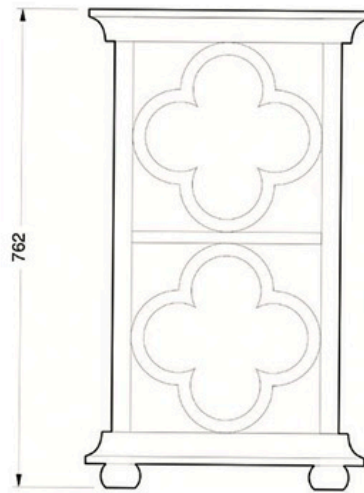

*\*Main image shown in walnut.*

### Additional Information

Stocked	No
Lead Time	10 - 12 weeks from drawing approval
Made In England	Yes
Material / Finish	Bespoke
Depth	44.5cm
Height	76cm
Width	44cm

Plan

Open at front

444

762

Front Elevation