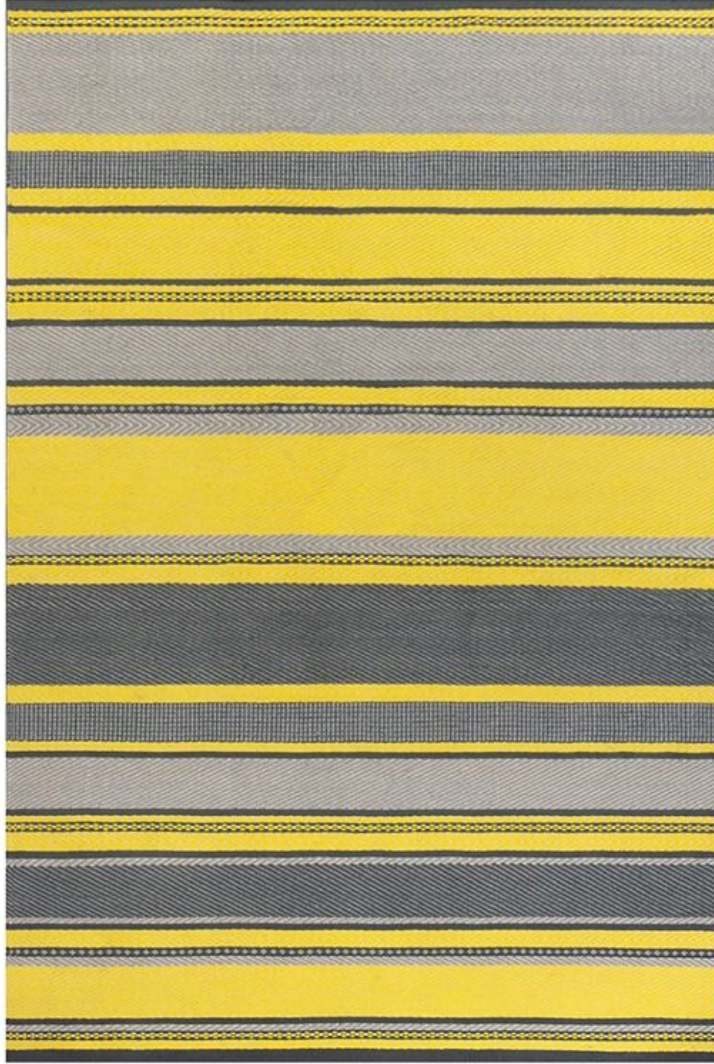

SANTA CRUZ CITRON OUTDOOR RUG

From

£275.00

Regular Price

£550.00

Description

It looks like wool, and it feels like wool – this sophisticated striped rug in shades of yellow and grey has been cleverly designed and woven for outdoor use. The weave technique allowed us to add lots of detail and texture to this versatile design that will look just as good indoors as it will in your outdoor space.

Additional Information

| | |
|-------------|-------------------|
| Stocked | Yes |
| Composition | 100% Recycled PET |

Product Options

| | |
|-----------|---------------|
| Rug Size: | 160cm x 260cm |
| | 200cm x 300cm |
| | 250cm x 350cm |