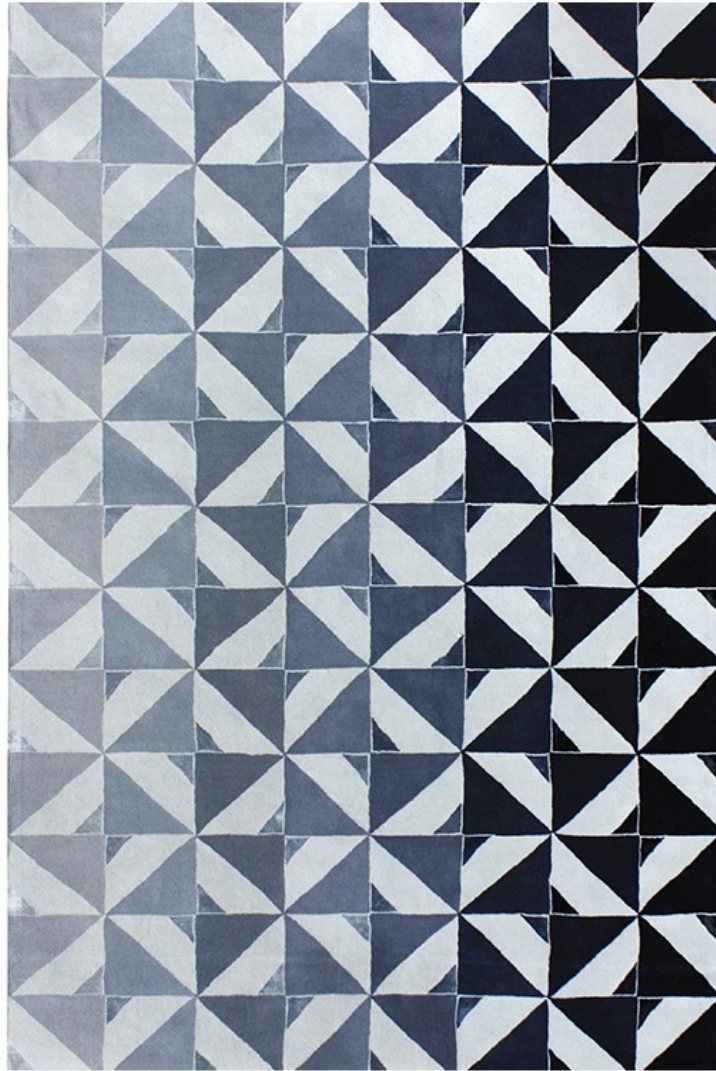

BALDOSA SLATE RUG

From

£547.50

Regular Price

£1,095.00

Description

Shades of charcoal, slate, steel and dove greys combine to create this smart and versatile geometric patterned rug. Hand tufted in luxurious wool and viscose yarns to create a cleverly ombred rug that moves from the lightest to the darkest of tones across its width.

Additional Information

Stocked	Yes
Construction	Hand tufted
Composition	85% Wool, 15% Viscose
Country of Manufacture	India

Product Options

Rug Size:	160cm x 260cm
	200cm x 300cm
	250cm x 350cm