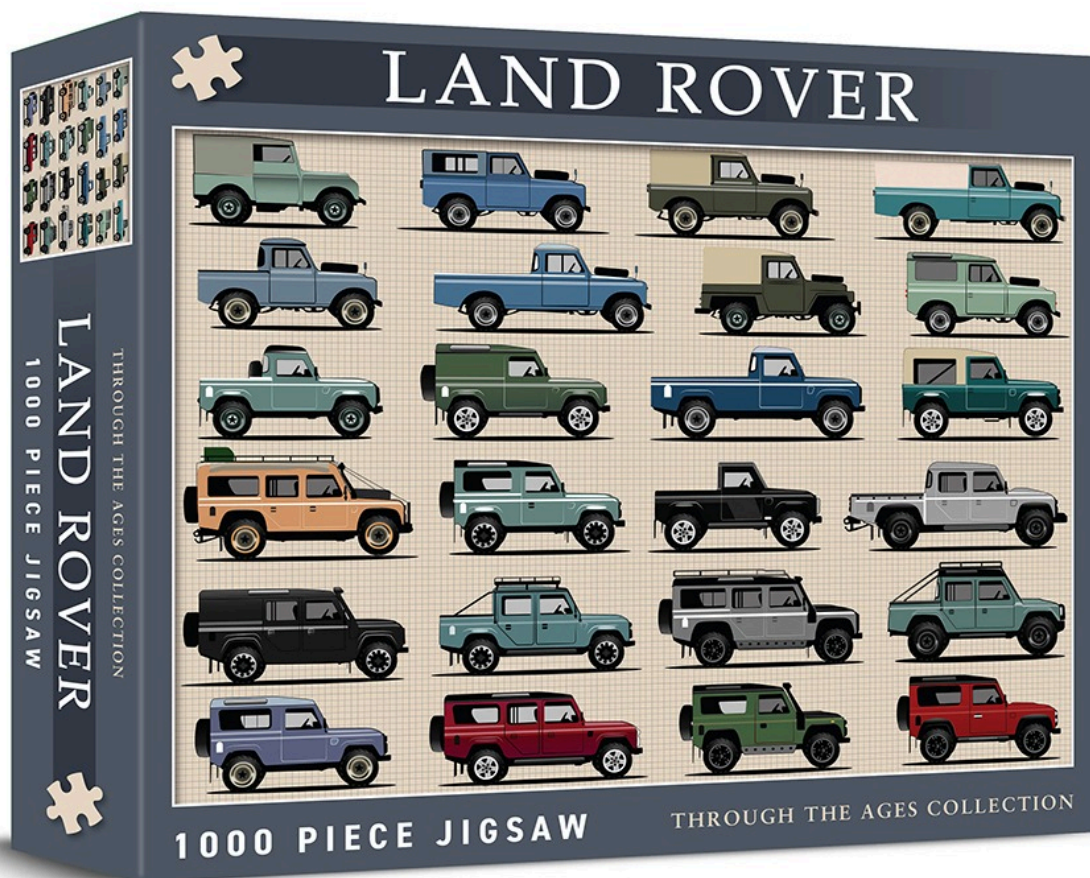

# LAND ROVER 1000 PIECE JIGSAW

**£19.95**

# LAND ROVER

1000 PIECE JIGSAW

THROUGH THE AGES COLLECTION