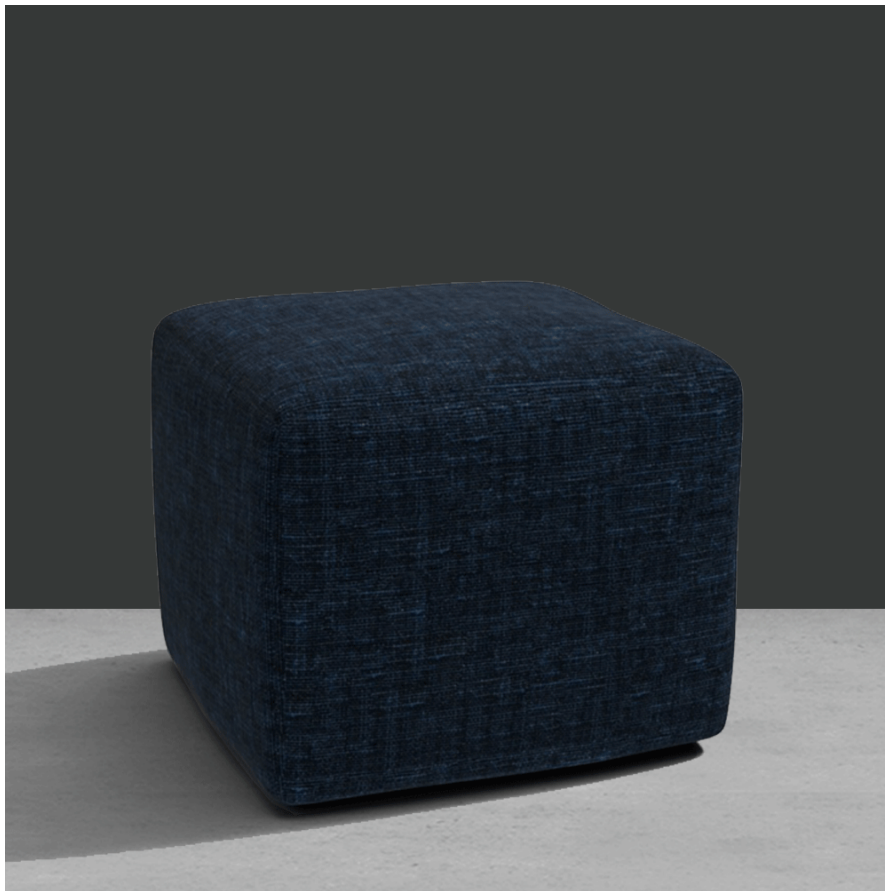

All Concept furniture is available in our range of stocked velvets or linens. Choose from luxurious, plain velvet available in 18 jewel-like colourways or three beautiful and pure 100% linen qualities in a total of 9 sophisticated shades from whites, naturals and greys to true William Yeoward blues. You can also choose to have your Concept piece upholstered in a material of your own choice (COM). Our new velvets and linens are all held in stock and have been FR treated to meet with current legislation.

Additional Information

Made To Order	Yes
Lead Time	6 - 8 weeks upon receipt of fabric
Made In England	Yes
Height	39cm

Product Images