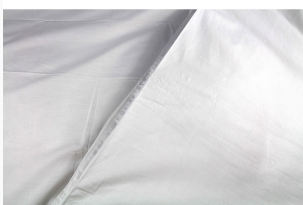

SAVILE CORD BEDLINEN COLLECTION - WHITE

Description

Made from a beautifully crisp cotton percale and featuring a classic cord design in a range of five colours our 'Savile Cord' Collection combines traditional and innovative elements to bring a sense of understated sophistication to any bedroom. Our Savile Collection is woven from only the finest long staple 220 thread count pure cotton ensuring a sumptuously soft feel which is equally hard-wearing and long-lasting. Available in a range of sophisticated colours, our luxurious cotton bedlinen not only looks fabulous, but when treated with love, becomes even more beautiful with time. Also available in Silver, Leaf, Blue and Navy.

Savile Cord Duvet Cover Sizes

- Single Duvet Cover 135cm x 200cm
- Double Duvet Cover 200cm x 200cm
- King Duvet Cover 225cm x 220cm
- Superking Duvet Cover 260cm x 220cm

Savile Cord Pillowcase Sizes

- Standard Oxford Pillowcase 50cm x 75cm
- Housewife Pillowcase 50cm x 75cm

Additional Information

Composition	100% Cotton
Lead Time	Stocked

Product Images

Products in this set

Savile Cord Single Duvet Cover - White

£70.00

Savile Cord Double Duvet Cover - White

£110.00

Savile Cord King Duvet Cover - White

£120.00

Savile Cord Super King Duvet Cover - White

£130.00

Savile Cord Standard Oxford Pillowcase - White

£27.50

Savile Cord Housewife Pillowcase - White

£20.00