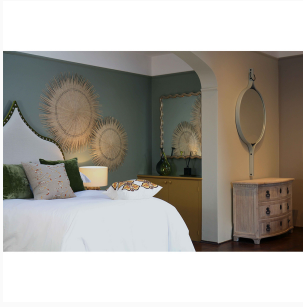

SAVILE CORD BEDLINEN COLLECTION - WHITE

Description

Made from a beautifully crisp cotton percale and featuring a classic cord design in a range of five colours our 'Savile Cord' Collection combines traditional and innovative elements to bring a sense of understated sophistication to any bedroom. Our Savile Collection is woven from only the finest long staple 220 thread count pure cotton ensuring a sumptuously soft feel which is equally hard-wearing and long-lasting. Available in a range of sophisticated colours, our luxurious cotton bedlinen not only looks fabulous, but when treated with love, becomes even more beautiful with time. Also available in Silver, Leaf, Blue and Navy.

Savile Cord Duvet Cover Sizes

- Single Duvet Cover 135cm x 200cm
- Double Duvet Cover 200cm x 200cm
- King Duvet Cover 225cm x 220cm
- Superking Duvet Cover 260cm x 220cm

Savile Cord Pillowcase Sizes

- Standard Oxford Pillowcase 50cm x 75cm
- Housewife Pillowcase 50cm x 75cm

Savile Cord King Duvet Cover - White

£120.00

Savile Cord Super King Duvet Cover - White

£130.00

Savile Cord Standard Oxford Pillowcase - White

£27.50

Savile Cord Housewife Pillowcase - White

£20.00