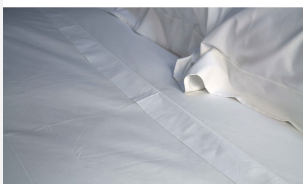

SAVILE CORD BEDLINEN COLLECTION - WHITE

Description

Made from a beautifully crisp cotton percale and featuring a classic cord design in a range of five colours our 'Savile Cord' Collection combines traditional and innovative elements to bring a sense of understated sophistication to any bedroom. Our Savile Collection is woven from only the finest long staple 220 thread count pure cotton ensuring a sumptuously soft feel which is equally hard-wearing and long-lasting. Available in a range of sophisticated colours, our luxurious cotton bedlinen not only looks fabulous, but when treated with love, becomes even more beautiful with time. Also available in Silver, Leaf, Blue and Navy.

Savile Cord Duvet Cover Sizes

- Single Duvet Cover 135cm x 200cm
- Double Duvet Cover 200cm x 200cm
- King Duvet Cover 225cm x 220cm
- Superking Duvet Cover 260cm x 220cm

Savile Cord Pillowcase Sizes

- Standard Oxford Pillowcase 50cm x 75cm
- Housewife Pillowcase 50cm x 75cm

Additional Information

Composition	100% Cotton
Lead Time	Stocked

Product Images

Products in this set

Savile Cord Single Duvet Cover - White

£70.00

Savile Cord Double Duvet Cover - White

£110.00

Savile Cord King Duvet Cover - White

£120.00

Savile Cord Super King Duvet Cover - White

£130.00

Savile Cord Standard Oxford Pillowcase - White

£27.50

Savile Cord Housewife Pillowcase - White

£20.00