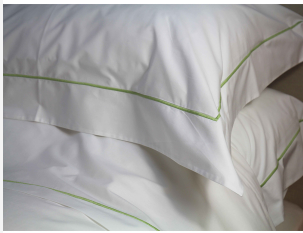

SAVILE CORD BEDLINEN COLLECTION - LEAF

Description

Made from a beautifully crisp cotton percale and featuring a classic cord design in a range of five colours our 'Savile Cord' Collection combines traditional and innovative elements to bring a sense of understated sophistication to any bedroom. Our Savile Collection is woven from only the finest long staple 220 thread count pure cotton ensuring a sumptuously soft feel which is equally hard-wearing and long-lasting. Available in a range of sophisticated colours, our luxurious cotton bedlinen not only looks fabulous, but when treated with love, becomes even more beautiful with time. Choose from single, double, king and superking sizes. Also available in White, Silver, Blue and Navy.

Savile Cord Duvet Cover Sizes

- Single Duvet Cover 135cm x 200cm
- Double Duvet Cover 200cm x 200cm
- King Duvet Cover 225cm x 220cm
- Superking Duvet Cover 260cm x 220cm

Savile Cord Pillowcase Sizes

- Standard Oxford Pillowcase 50cm x 75cm
- Housewife Pillowcase 50cm x 75cm

Additional Information

Composition	100% Cotton
Lead Time	Stocked

Products in this set

Savile Cord Single Duvet Cover - Leaf

£70.00

Savile Cord Double Duvet Cover - Leaf

£110.00

Savile Cord King Duvet Cover - Leaf