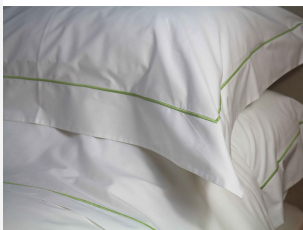

SAVILE CORD BEDLINEN COLLECTION - LEAF

Description

Made from a beautifully crisp cotton percale and featuring a classic cord design in a range of five colours our 'Savile Cord' Collection combines traditional and innovative elements to bring a sense of understated sophistication to any bedroom. Our Savile Collection is woven from only the finest long staple 220 thread count pure cotton ensuring a sumptuously soft feel which is equally hard-wearing and long-lasting. Available in a range of sophisticated colours, our luxurious cotton bedlinen not only looks fabulous, but when treated with love, becomes even more beautiful with time. Choose from single, double, king and superking sizes. Also available in White, Silver, Blue and Navy.

Savile Cord Duvet Cover Sizes

- Single Duvet Cover 135cm x 200cm
- Double Duvet Cover 200cm x 200cm
- King Duvet Cover 225cm x 220cm
- Superking Duvet Cover 260cm x 220cm

Savile Cord Pillowcase Sizes

- Standard Oxford Pillowcase 50cm x 75cm
- Housewife Pillowcase 50cm x 75cm

Additional Information

Composition	100% Cotton
Lead Time	Stocked

Products in this set

Savile Cord Single Duvet Cover - Leaf

£70.00

Savile Cord Double Duvet Cover - Leaf

£110.00

Savile Cord King Duvet Cover - Leaf

£120.00

Savile Cord Super King Duvet Cover - Leaf

£130.00

Savile Cord Standard Oxford Pillowcase - Leaf

£27.50

Savile Cord Housewife Pillowcase - Leaf

£20.00