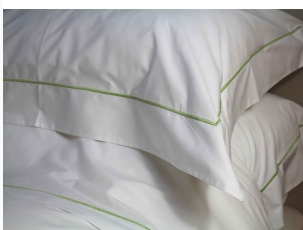

SAVILE CORD BEDLINEN COLLECTION - LEAF

Description

Made from a beautifully crisp cotton percale and featuring a classic cord design in a range of five colours our 'Savile Cord' Collection combines traditional and innovative elements to bring a sense of understated sophistication to any bedroom. Our Savile Collection is woven from only the finest long staple 220 thread count pure cotton ensuring a sumptuously soft feel which is equally hard-wearing and long-lasting. Available in a range of sophisticated colours, our luxurious cotton bedlinen not only looks fabulous, but when treated with love, becomes even more beautiful with time. Choose from single, double, king and superking sizes. Also available in White, Silver, Blue and Navy.

Savile Cord Duvet Cover Sizes

- Single Duvet Cover 135cm x 200cm
- Double Duvet Cover 200cm x 200cm
- King Duvet Cover 225cm x 220cm
- Superking Duvet Cover 260cm x 220cm

Savile Cord Pillowcase Sizes

- Standard Oxford Pillowcase 50cm x 75cm
- Housewife Pillowcase 50cm x 75cm

Additional Information

Composition	100% Cotton
Lead Time	Stocked

Products in this set

Savile Cord Single Duvet Cover - Leaf

£70.00

Savile Cord Double Duvet Cover - Leaf

£110.00

Savile Cord King Duvet Cover - Leaf

£120.00

Savile Cord Super King Duvet Cover - Leaf

£130.00

Savile Cord Standard Oxford Pillowcase - Leaf

£27.50

Savile Cord Housewife Pillowcase - Leaf

£20.00