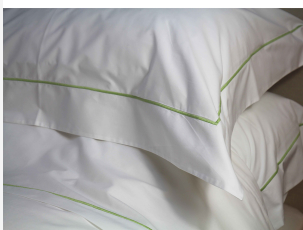

SAVILE CORD BEDLINEN COLLECTION - LEAF

Description

Made from a beautifully crisp cotton percale and featuring a classic cord design in a range of five colours our 'Savile Cord' Collection combines traditional and innovative elements to bring a sense of understated sophistication to any bedroom. Our Savile Collection is woven from only the finest long staple 220 thread count pure cotton ensuring a sumptuously soft feel which is equally hard-wearing and long-lasting. Available in a range of sophisticated colours, our luxurious cotton bedlinen not only looks fabulous, but when treated with love, becomes even more beautiful with time. Choose from single, double, king and superking sizes. Also available in White, Silver, Blue and Navy.

Savile Cord Duvet Cover Sizes

- Single Duvet Cover 135cm x 200cm
- Double Duvet Cover 200cm x 200cm
- King Duvet Cover 225cm x 220cm
- Superking Duvet Cover 260cm x 220cm

Savile Cord Pillowcase Sizes

- Standard Oxford Pillowcase 50cm x 75cm
- Housewife Pillowcase 50cm x 75cm

Additional Information

Composition	100% Cotton
Lead Time	Stocked

Products in this set

Savile Cord Single Duvet Cover - Leaf

£70.00

Savile Cord Double Duvet Cover - Leaf

£110.00

Savile Cord King Duvet Cover - Leaf

£120.00

Savile Cord Super King Duvet Cover - Leaf

£130.00

Savile Cord Standard Oxford Pillowcase - Leaf

£27.50

Savile Cord Housewife Pillowcase - Leaf

£20.00