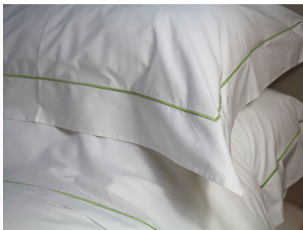

SAVILE CORD BEDLINEN COLLECTION - LEAF

Description

Made from a beautifully crisp cotton percale and featuring a classic cord design in a range of five colours our 'Savile Cord' Collection combines traditional and innovative elements to bring a sense of understated sophistication to any bedroom. Our Savile Collection is woven from only the finest long staple 220 thread count pure cotton ensuring a sumptuously soft feel which is equally hard-wearing and long-lasting. Available in a range of sophisticated colours, our luxurious cotton bedlinen not only looks fabulous, but when treated with love, becomes even more beautiful with time. Choose from single, double, king and superking sizes. Also available in White, Silver, Blue and Navy.

Savile Cord Duvet Cover Sizes

- Single Duvet Cover 135cm x 200cm
- Double Duvet Cover 200cm x 200cm
- King Duvet Cover 225cm x 220cm
- Superking Duvet Cover 260cm x 220cm

Savile Cord Pillowcase Sizes

- Standard Oxford Pillowcase 50cm x 75cm
- Housewife Pillowcase 50cm x 75cm

Additional Information

Composition	100% Cotton
Lead Time	Stocked

Products in this set

Savile Cord Single Duvet Cover - Leaf

£70.00

Savile Cord Double Duvet Cover - Leaf

£110.00

Savile Cord King Duvet Cover - Leaf

£120.00

Savile Cord Super King Duvet Cover - Leaf

£130.00

Savile Cord Standard Oxford Pillowcase - Leaf

£27.50

Savile Cord Housewife Pillowcase - Leaf

£20.00