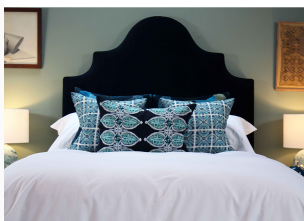

Mayfair Satin Double Duvet Cover - White

£220.00