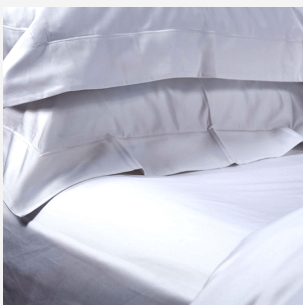

MAYFAIR SATIN 600TC COLLECTION

Description

Offering the ultimate in luxury bedding our Mayfair Satin Collection is pure bedroom indulgence. Created from the finest 600tc pure cotton satin with a fine cord detail and subtle satin sheen, the Mayfair Satin Collection ensures a luxurious look matched with a buttery soft feel and naturally temperature regulating qualities to guarantee the most magnificent night's sleep. Choose from Single, Double, King, Superking and Emperor.

£220.00

Mayfair Satin King Duvet Cover - White

£235.00

Mayfair Satin Super King Duvet Cover - White

£255.00

Mayfair Satin Emperor Duvet Cover - White

£300.00

Mayfair Satin Standard Oxford Pillowcase - White

£40.00

Mayfair Satin Housewife Pillowcase - White

£27.50

Mayfair Satin - Single Fitted Sheet - White

£100.00

Mayfair Satin - Double Fitted Sheet - White

£115.00

Mayfair Satin - King Fitted Sheet - White

£120.00

Mayfair Satin - Super King Fitted Sheet - White

£135.00

Mayfair Satin - Emperor Fitted Sheet - White

£160.00