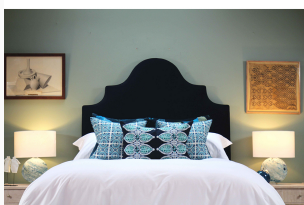

MAYFAIR SATIN 600TC COLLECTION

Description

Offering the ultimate in luxury bedding our Mayfair Satin Collection is pure bedroom indulgence. Created from the finest 600tc pure cotton satin with a fine cord detail and subtle satin sheen, the Mayfair Satin Collection ensures a luxurious look matched with a buttery soft feel and naturally temperature regulating qualities to guarantee the most magnificent night's sleep. Choose from Single, Double, King, Superking and Emperor.

Mayfair Satin Duvet Sizes

- Single Duvet Cover 135cm x 200cm
- Double Duvet Cover 200cm x 200cm
- King Duvet Cover 225cm x 220cm
- Superking Duvet Cover 260cm x 220cm
- Emperor Duvet Cover 290cm x 235cm

Mayfair Satin Pillowcase Sizes

- Mayfair Standard Oxford Pillowcase 50cm x 75cm
- Mayfair Housewife Pillowcase 50cm x 75cm

Mayfair Satin Fitted Sheet Sizes

- Single Fitted Sheet 90cm x 190cm
- Double Fitted Sheet 140cm x 190cm
- King Fitted Sheet 150cm x 200cm
- Superking Fitted Sheet 180cm x 200cm
- Emperor Fitted Sheet 200cm x 200cm

£220.00

Mayfair Satin King Duvet Cover - White

£235.00

Mayfair Satin Super King Duvet Cover - White

£255.00

Mayfair Satin Emperor Duvet Cover - White

£300.00

Mayfair Satin Standard Oxford Pillowcase - White