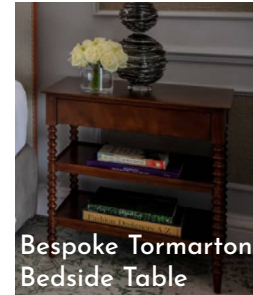

Bespoke Tormarton Bedside Table

Changed the finish to mahogany