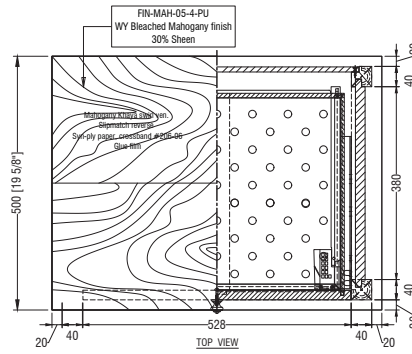

We took the turned leg detail of the Tormarton and completely reconfigured this bedside table to have drawers as per the clients brief and stained mahogany.