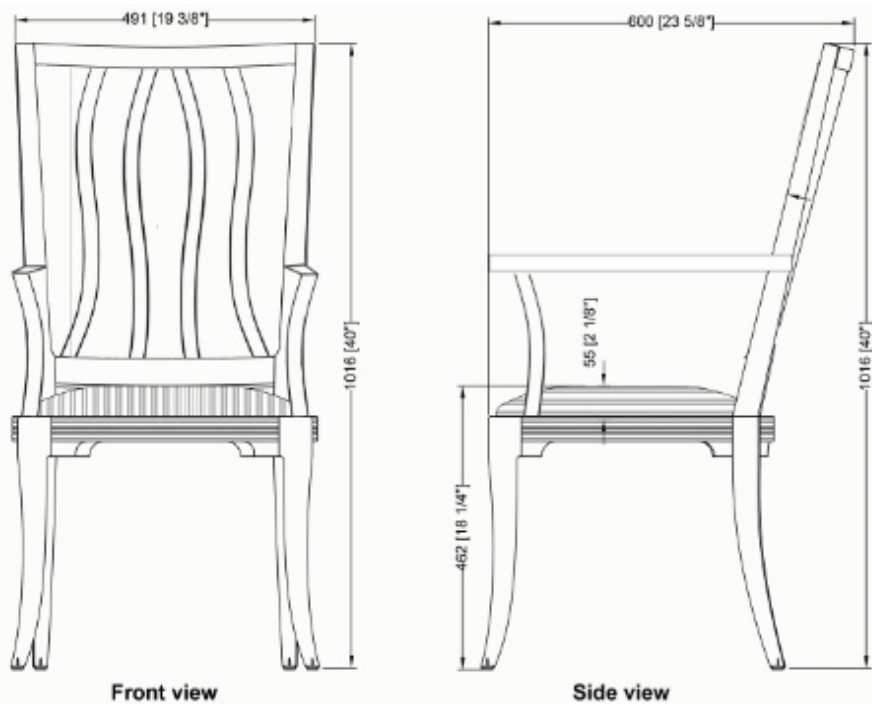

*Based on our original
Club Chair*

Palmer Chair and Sofa, Marts Wing Chair and Marissa Wing Chair

Bespoke Club Chairs

Marts Armchair

Nantes Barstools

Bespoke Stackable Chairs

Stackable dining chair specifically made for Gravetye Manor to meet their brief.